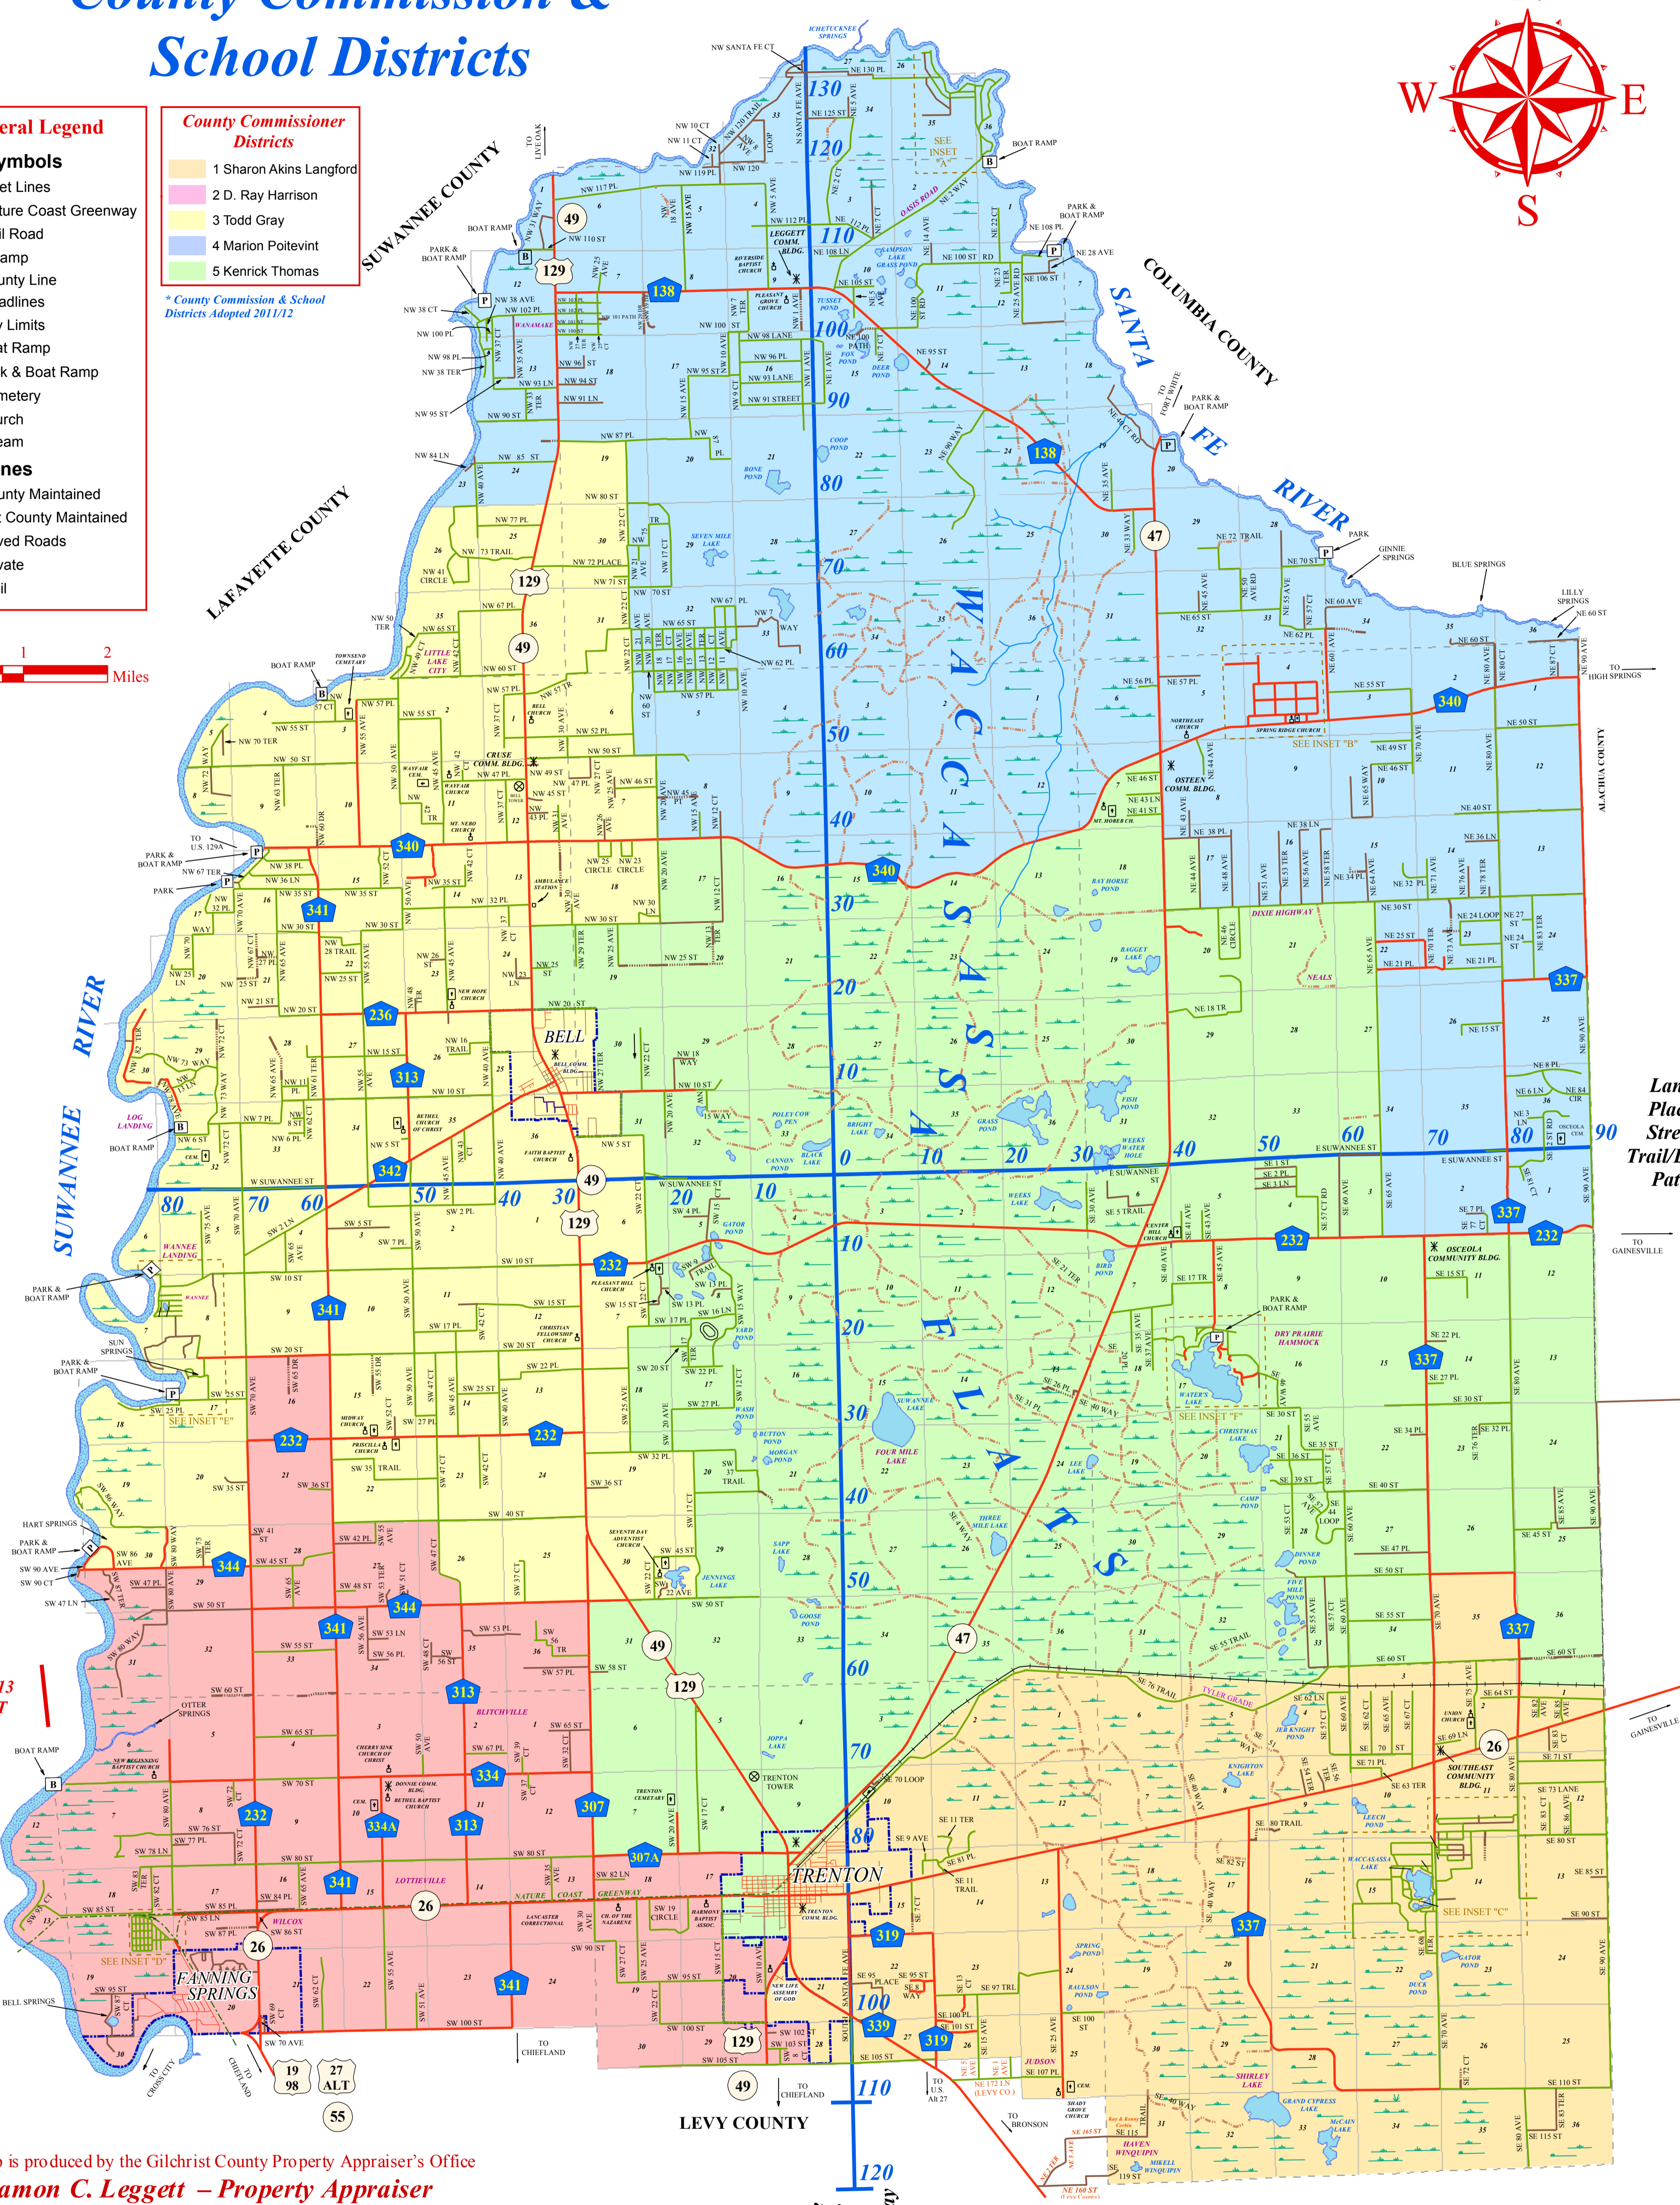

Gilchrist County, Florida County Commission & School Districts

RANGE 14 EAST

RANGE 15 EAST

RANGE 16 EAST

- General Legend**
- Misc. Symbols**
- - - Inset Lines
 - Nature Coast Greenway
 - Rail Road
 - Swamp
 - County Line
 - Quadlines
 - City Limits
 - Boat Ramp
 - Park & Boat Ramp
 - Cemetery
 - Church
 - Stream
- Centerlines**
- County Maintained
 - Not County Maintained
 - Paved Roads
 - Private
 - Trail

- County Commissioner Districts**
- 1 Sharon Akins Langford
 - 2 D. Ray Harrison
 - 3 Todd Gray
 - 4 Marion Potevint
 - 5 Kenrick Thomas
- * County Commission & School Districts Adopted 2011/12*

This map is produced by the Gilchrist County Property Appraiser's Office
Damon C. Leggett – Property Appraiser
In Cooperation with Gilchrist County and the Gilchrist County Board of
County Commissioners

NOTE: This map has been compiled from the most authentic information available and neither Gilchrist County nor the Gilchrist County Property Appraiser's Office assumes responsibility for errors or omissions.